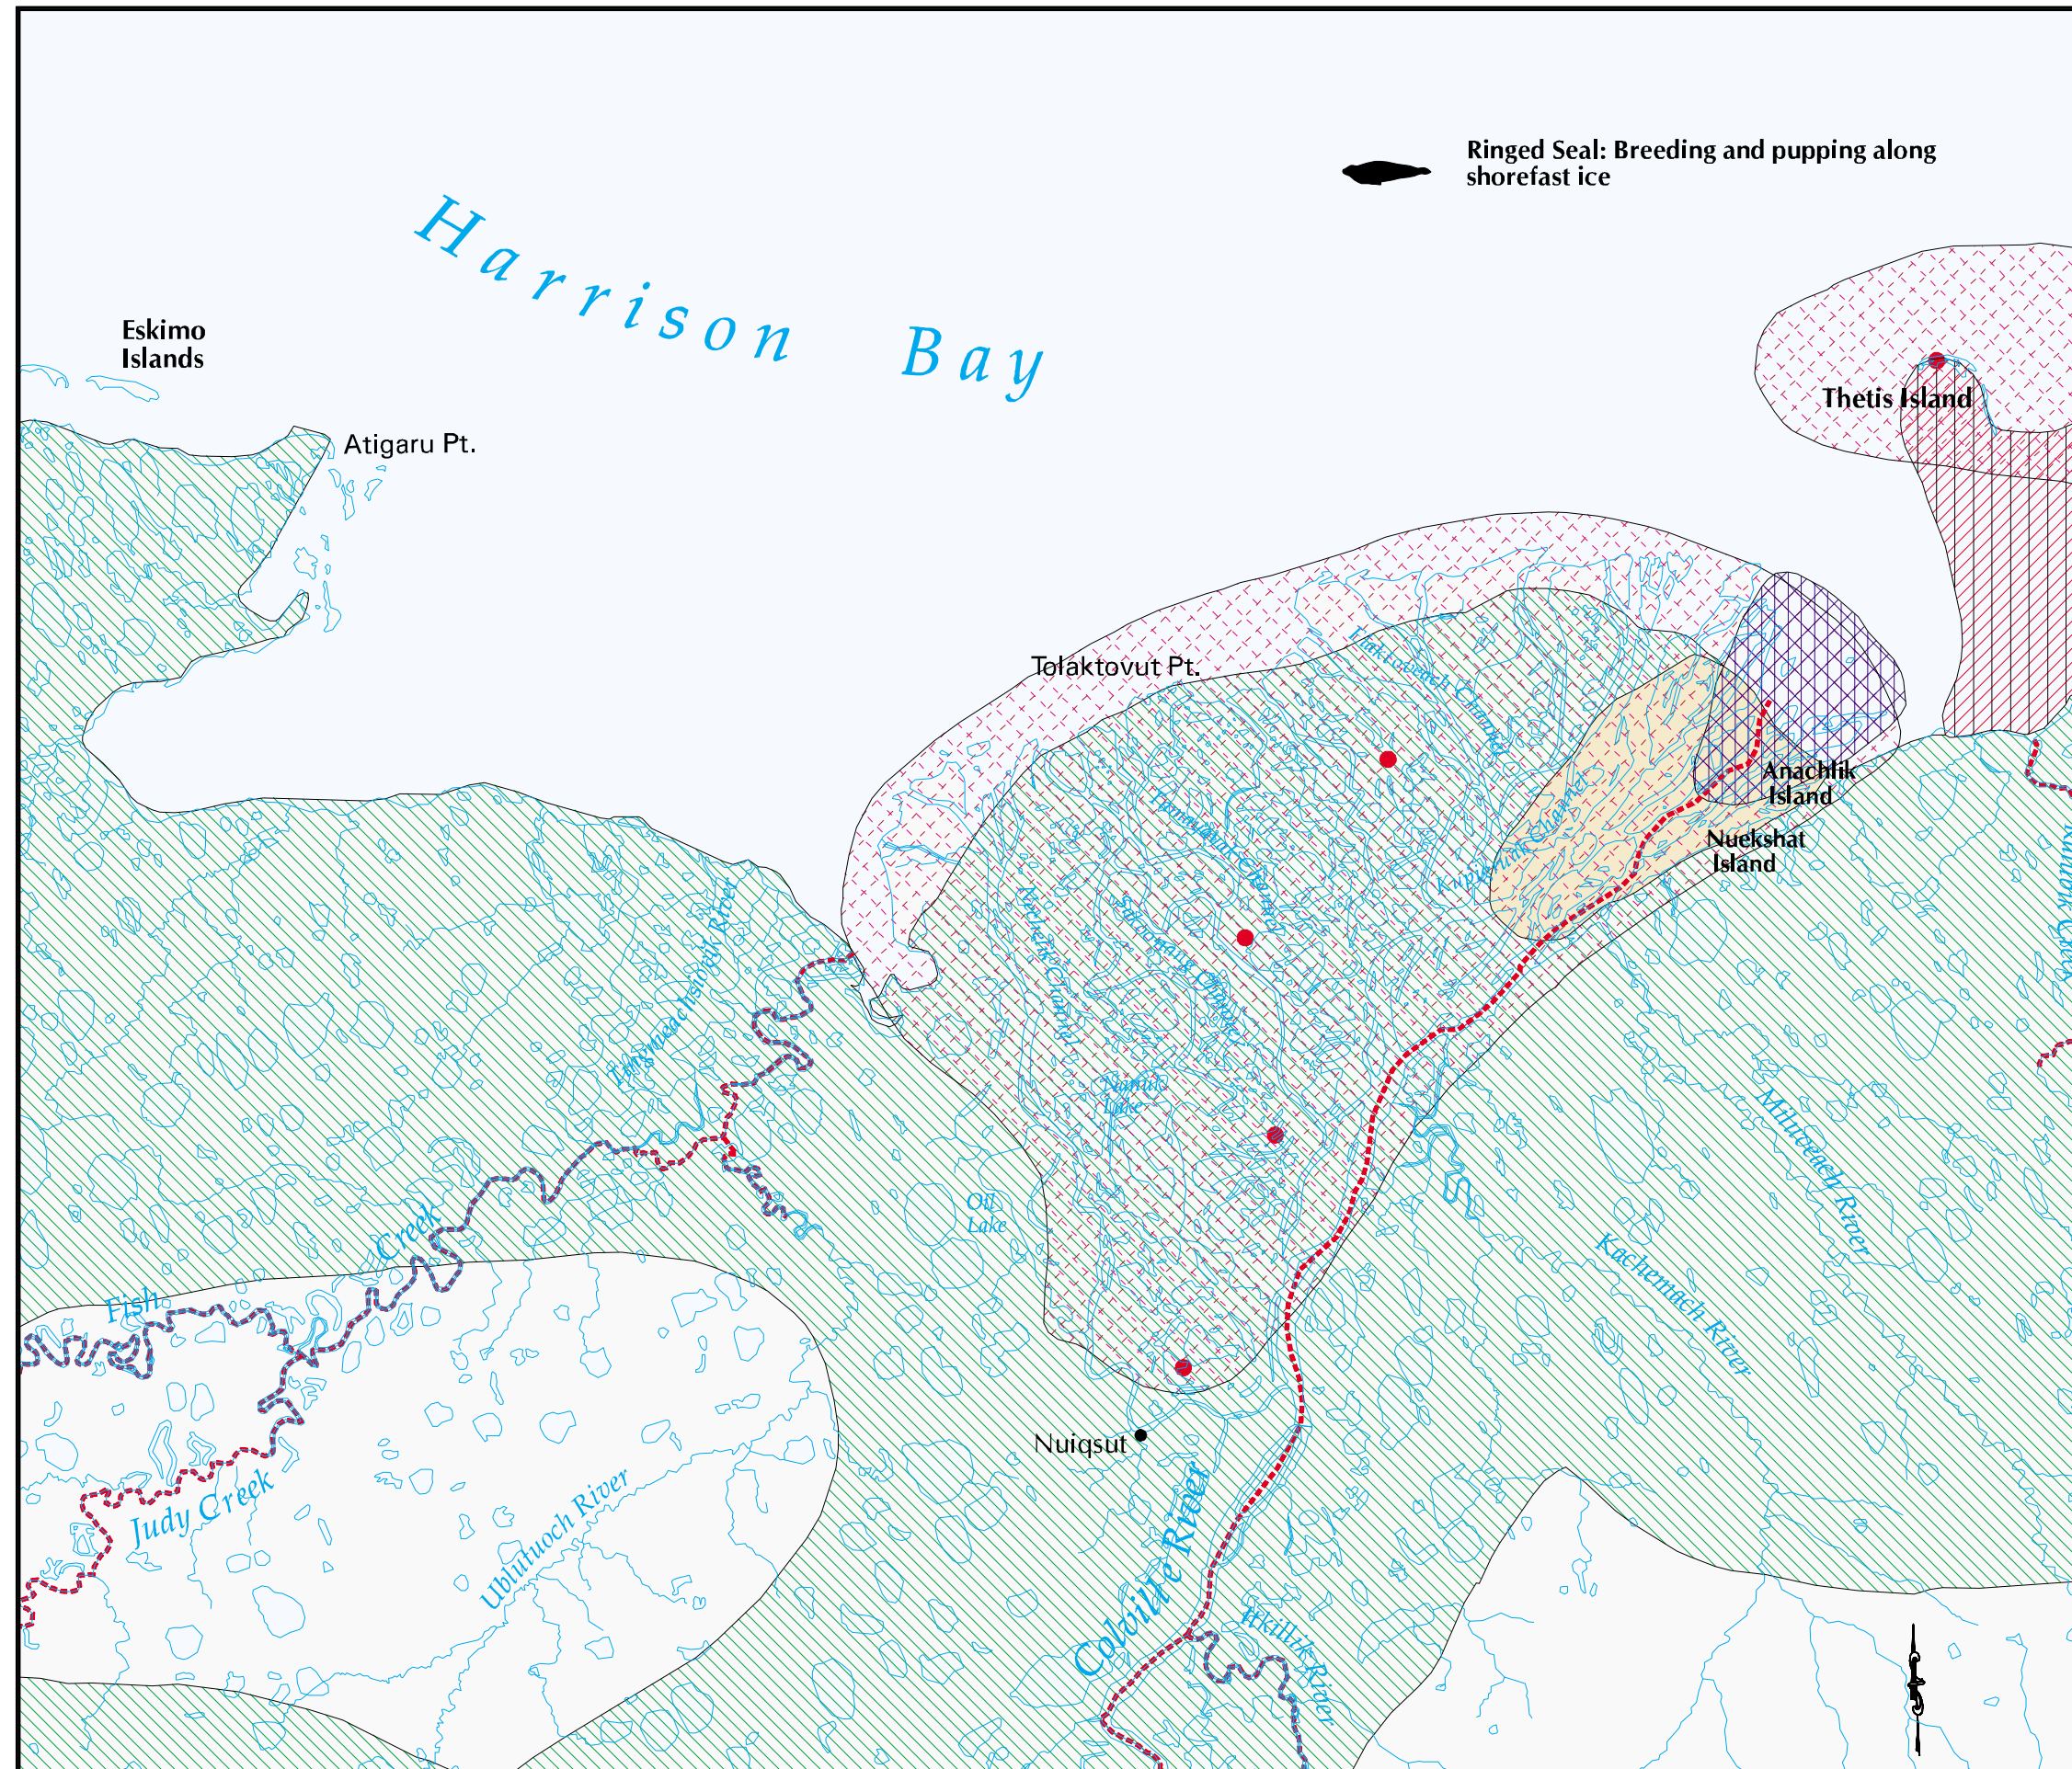

## LEGEND

-  Black Brant Nesting Concentrations
-  Waterfowl Nesting Concentrations
-  Waterfowl Molting Concentrations
-  Waterfowl Fall Concentrations
-  Polar Bear Confirmed Coastal Denning Areas
-  Spotted Seal Haulout Concentrations
-  Anadromous Waters
-  Seabird Colonies (Less Than or Equal To 10,000 Birds)

SOURCES: ADF&G 1986a,b; ADF&G 1996a; USFWS 1996; L. Lowry, ADF&G, spotted seal pers. comm., 1996; J. Winters, ADF&G, spotted seal pers comm., 1996a.

NOTES: Largest black brant nesting colony on the North Slope of Alaska. Nesting concentration areas of common eiders on Thetis Island.

State of Alaska  
Department of Fish and Game  
Habitat and Restoration Division  
June, 1997

 Ringed Seal: Breeding and pupping along shorefast ice